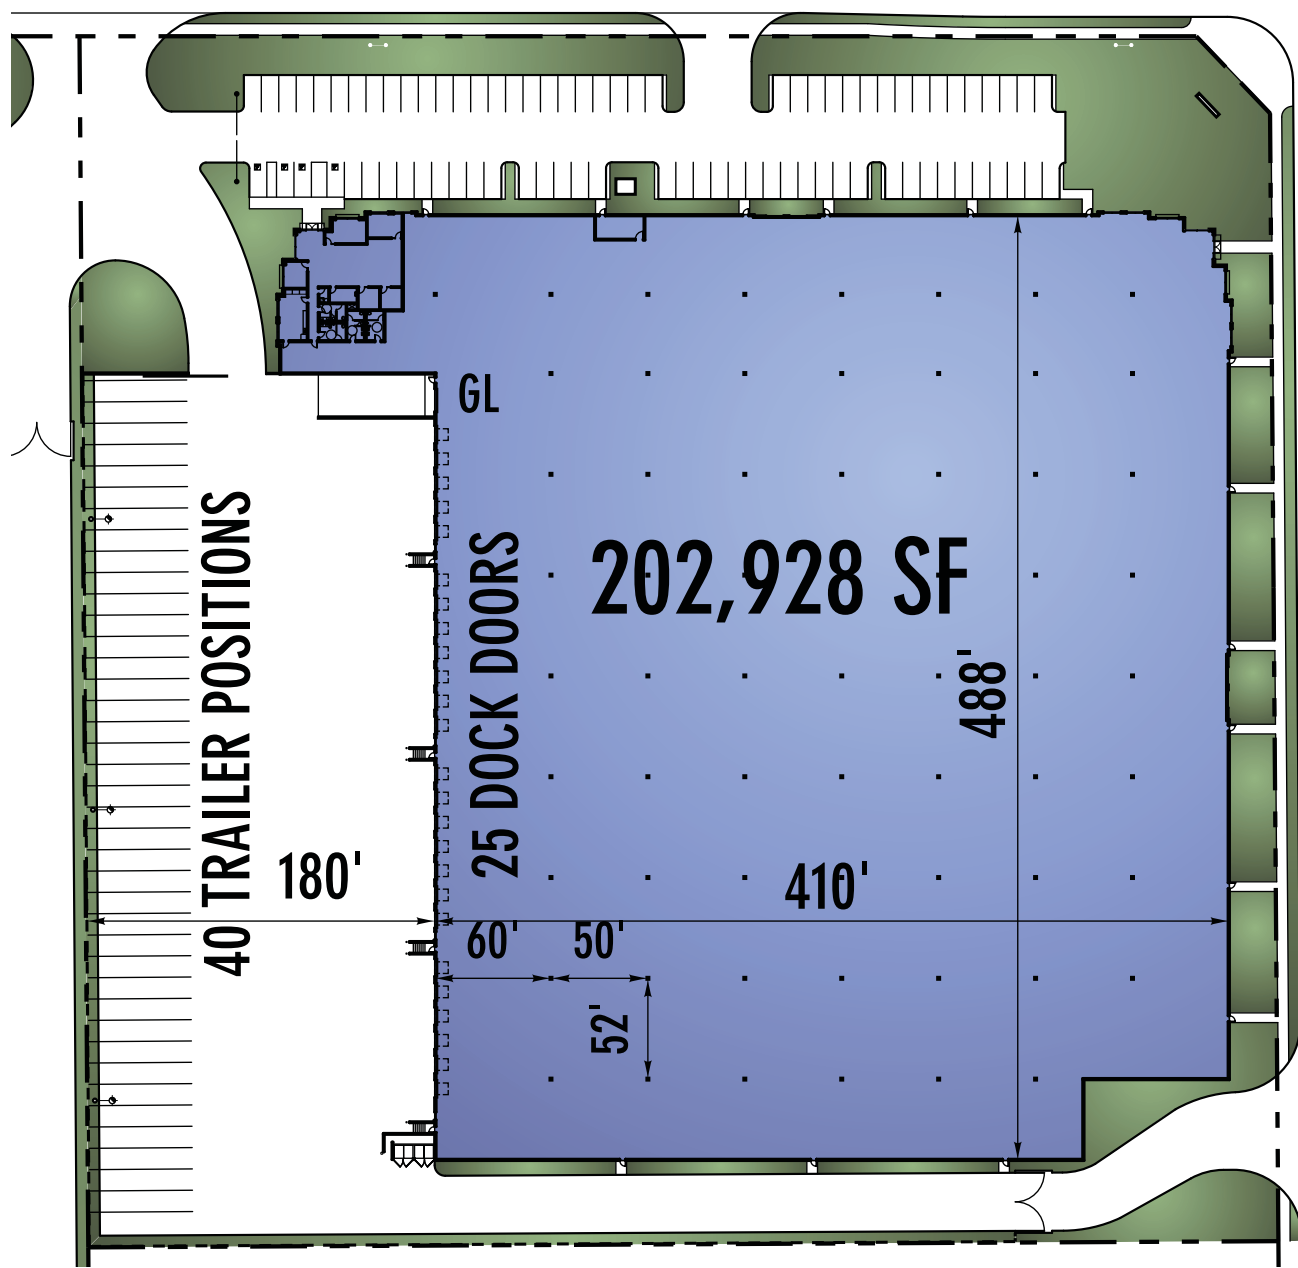

CITRUS AVENUE

SANTA ANA AVENUE

40 TRAILER POSITIONS

180'

GL

25 DOCK DOORS

202,928 SF

488'

410'

60'

50'

52'